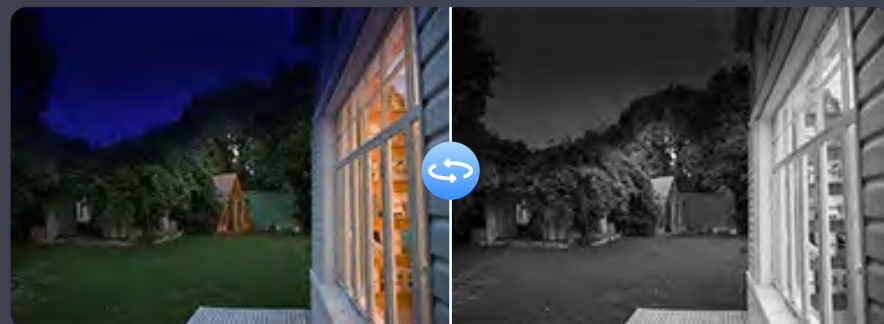

**Smart Color
Night Vision**