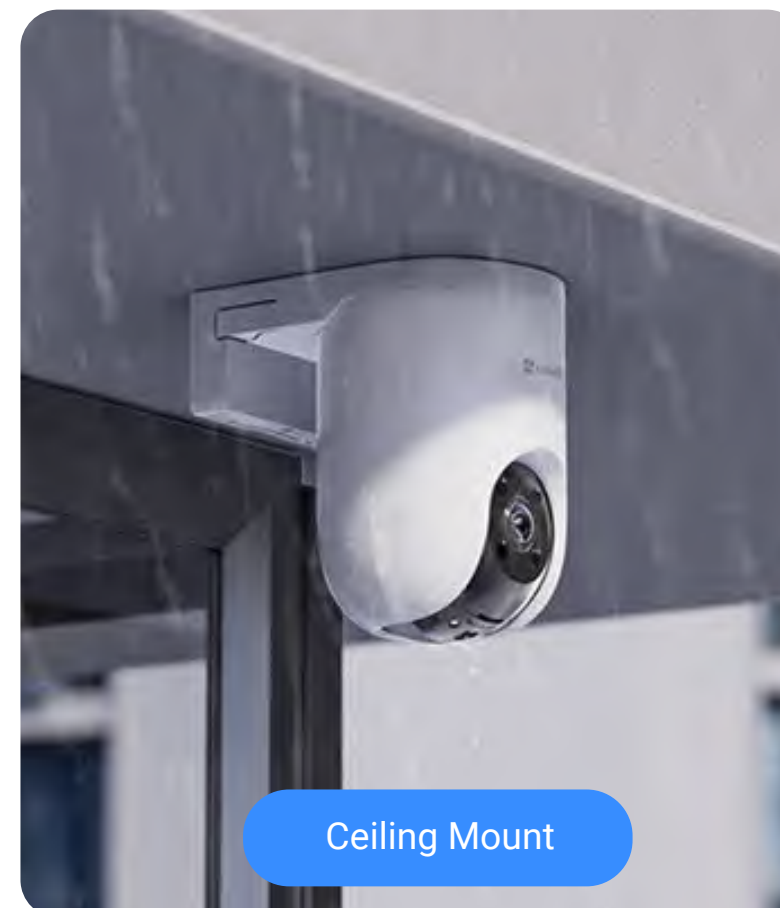

A durable design with versatile setups³

Designed to satisfy security demands under various scenarios, the H8c Pro can easily find its best location to deliver steady, reliable performance even in rain or snow.