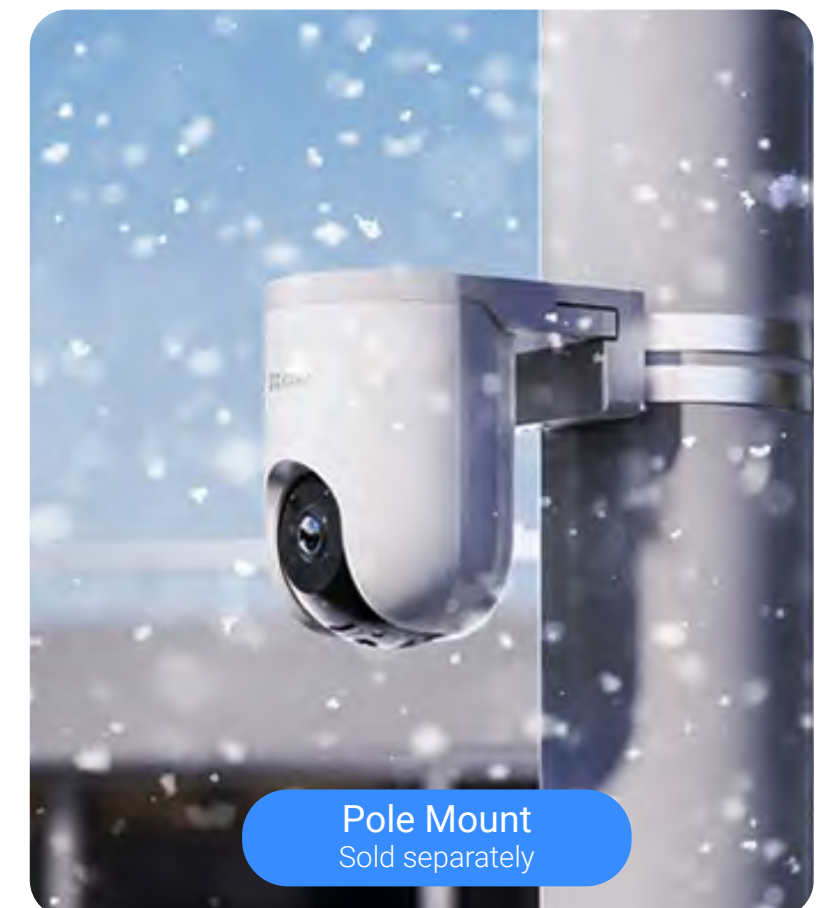

A durable design with versatile setups³

Designed to satisfy security demands under various scenarios, the H8c Pro can easily find its best location to deliver steady, reliable performance even in rain or snow.