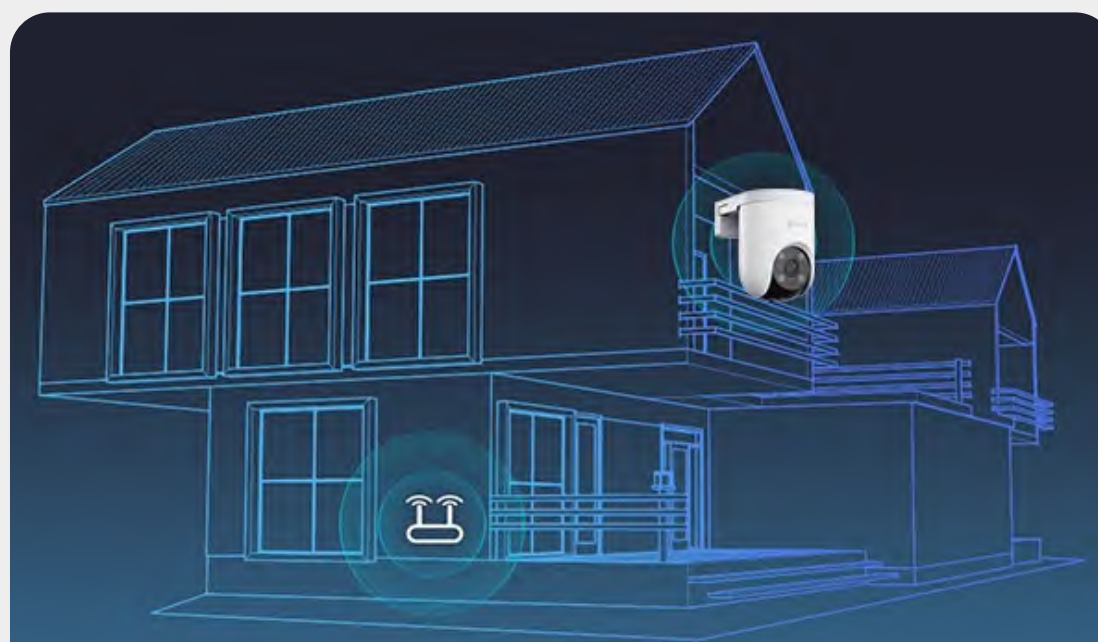

### High-quality audio to respond & warn

Easily respond to any visitor by simply using your phone to speak remotely. The H8c Pro can also auto-play a recorded voice message when a motion is detected.