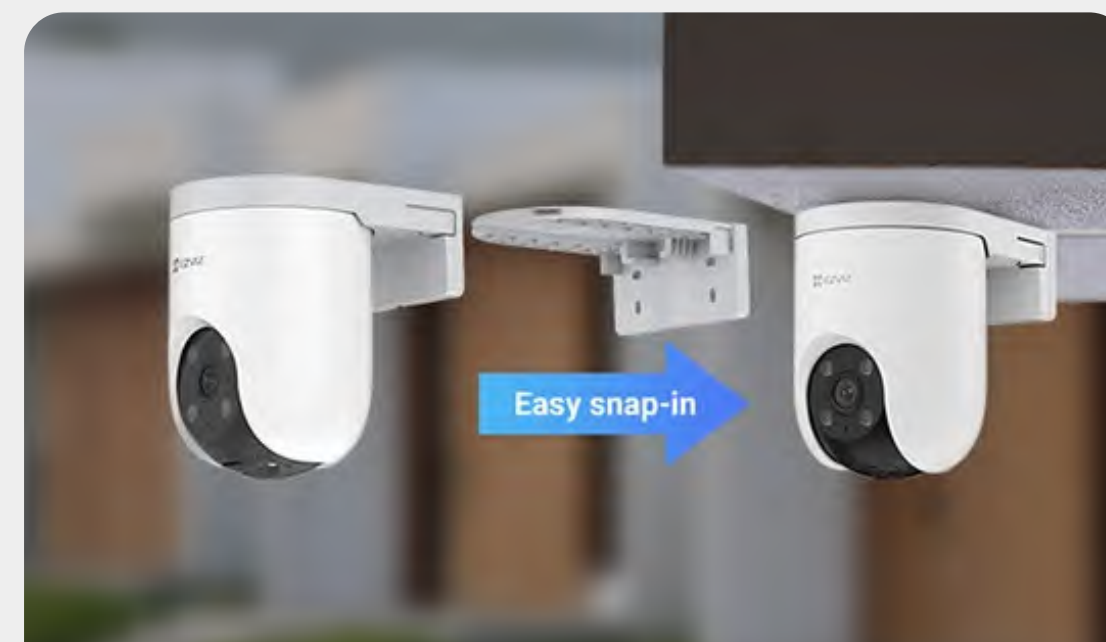

Easy and flexible installation

Simply snap in the mounting bracket to install the H8c Pro at the optimal location you find. Then, you are ready to enjoy the perfect view.