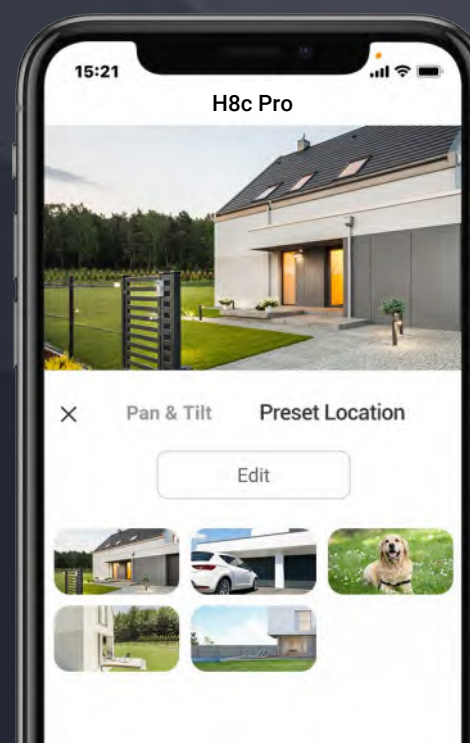

## Pin down the spots that matter to you most

No matter how complicated the tracking is, the camera always knows its way back to your preferred viewing angle. You can pinpoint up to 12 angles via the EZVIZ App. Just click on your pre-set locations and the camera will automatically resume its place.

Front Door

Backyard

Garage