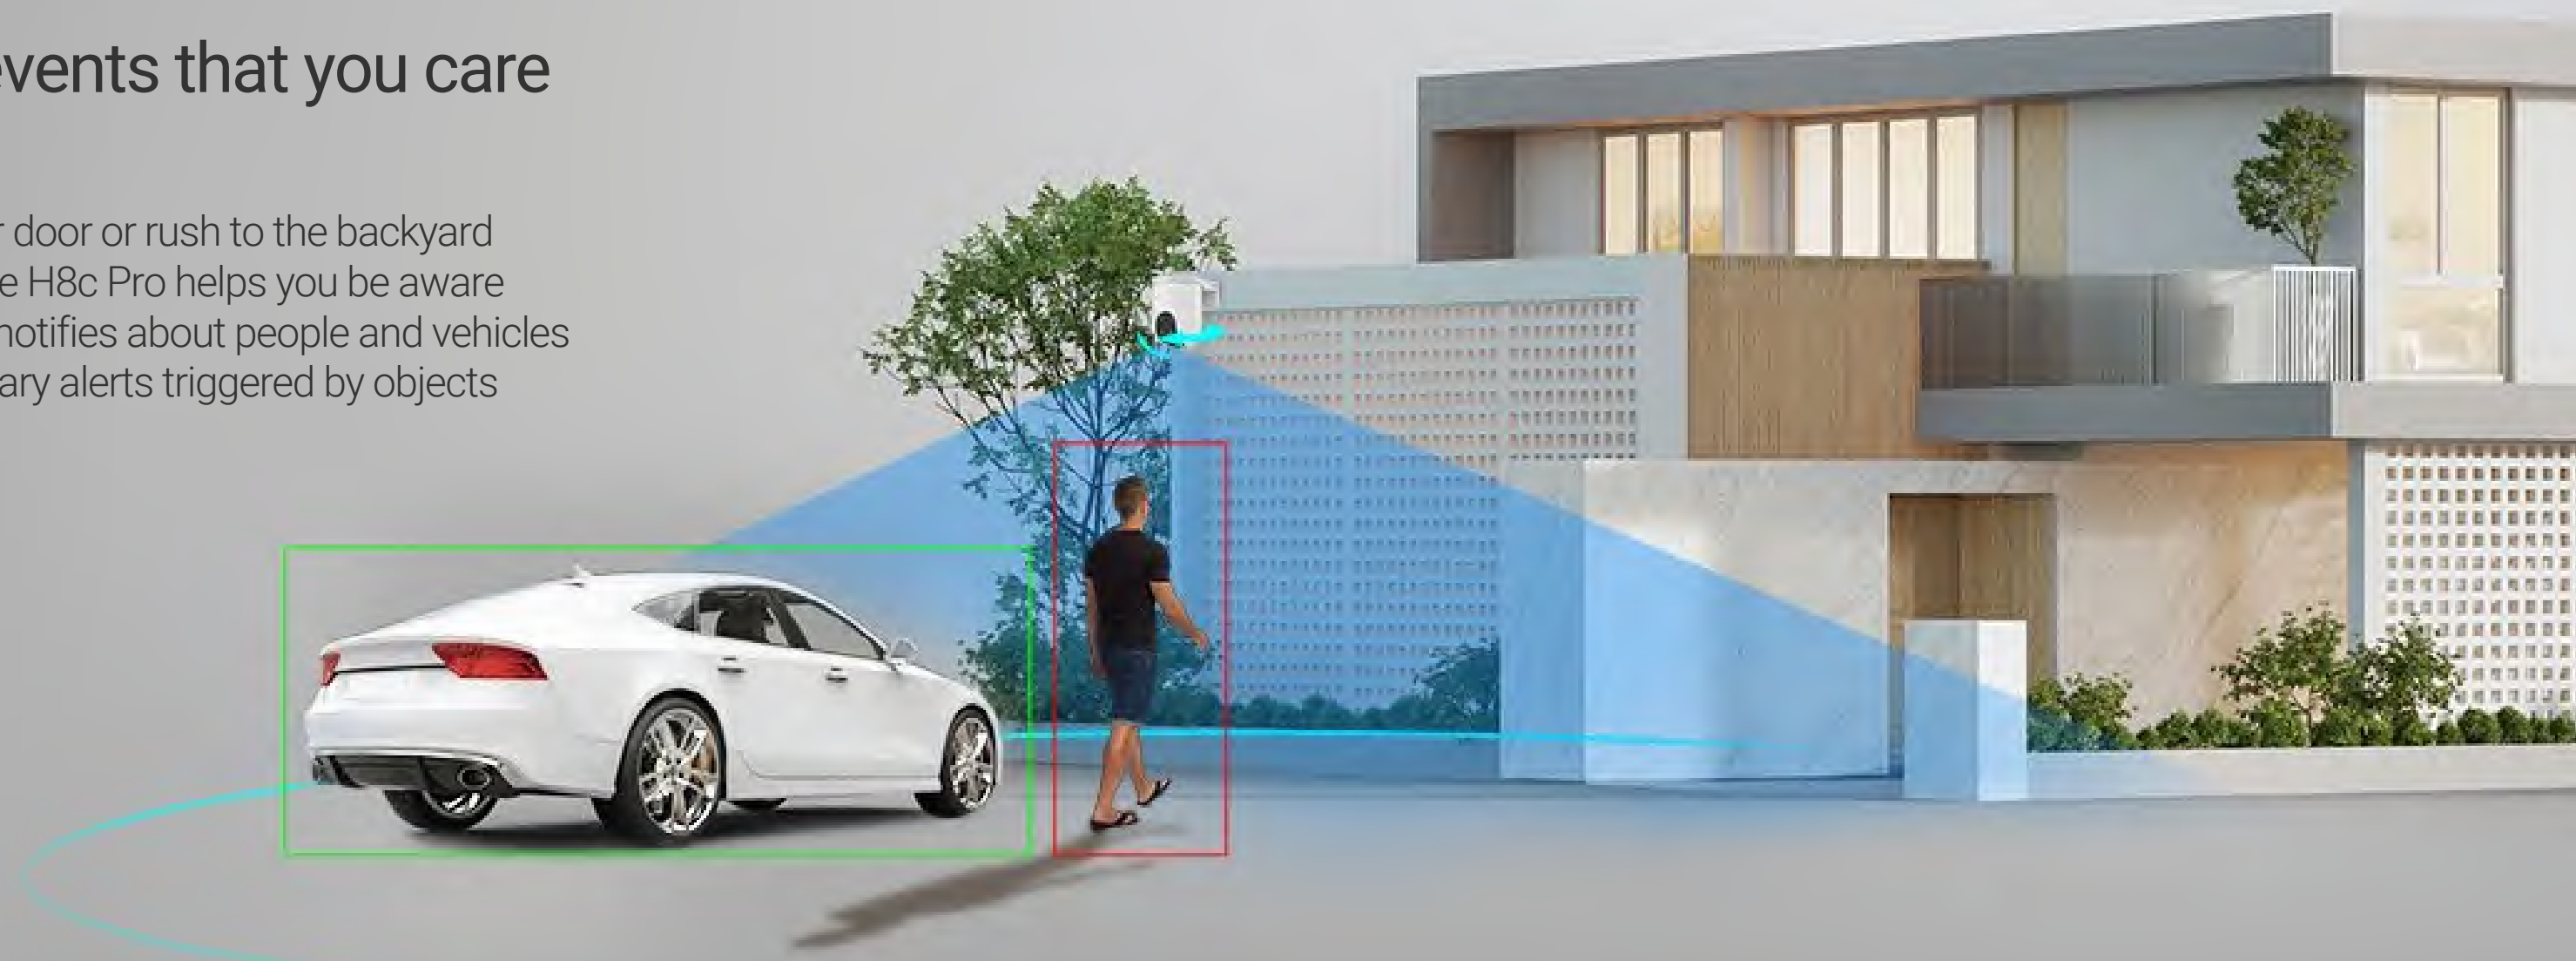

## All-clear 2K clarity, all-round protection

Now upgraded to crystal-clear 2K resolution, this 360° pan-tilt camera gives you complete visibility of your outdoor spaces. From your doorstep to your garden and backyard, it sweeps across every angle with lifelike clarity and color, keeping your home protected day and night.

## Detect, zoom in and follow, all automatically

Keep every moment in focus with the H8c Pro. Now you will hardly miss an event of interest—once this smart camera detects a walking person, it will automatically lock on the person and smoothly rotate its lens to keep the action in the picture.